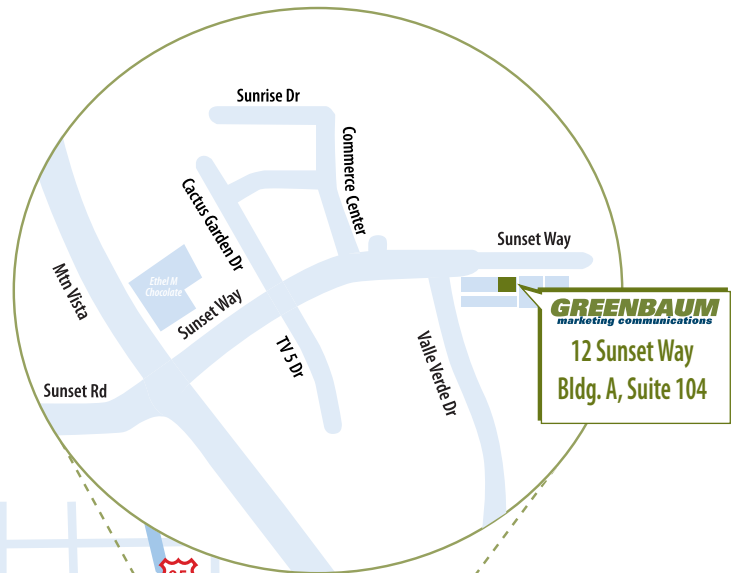

12 Sunset Way
Bldg. A, Suite 104
Henderson, NV 89014

GREENBAUM
marketing communications

www.greenbaummarketing.com

Main (702) 898-8818

Fax (702) 898-8870

Directions from McCarran Airport

Merge onto RUSSELL RD heading East
Turn RIGHT on MOUNTAIN VISTA heading South
Turn LEFT on SUNSET WAY (Ethel M. Chocolates on the NorthEast Corner) heading East
Pass VALLEY VERDE
SUNSET BUSINESS CENTER on RIGHT SIDE
Turn RIGHT into second road of the SUNSET BUSINESS CENTER
Located on the EAST side of the first building facing the street
You have gone to far if you reached the end of the road.

Directions from Las Vegas Blvd

Take LAS VEGAS BLVD South
Turn LEFT onto SUNSET RD.
Stay STRAIGHT to go onto SUNSET WAY heading East
Pass VALLEY VERDE
SUNSET BUSINESS CENTER on RIGHT SIDE
Turn RIGHT into second road of the SUNSET BUSINESS CENTER
Located on the EAST side of the first building facing the street
You have gone to far if you reached the end of the road.