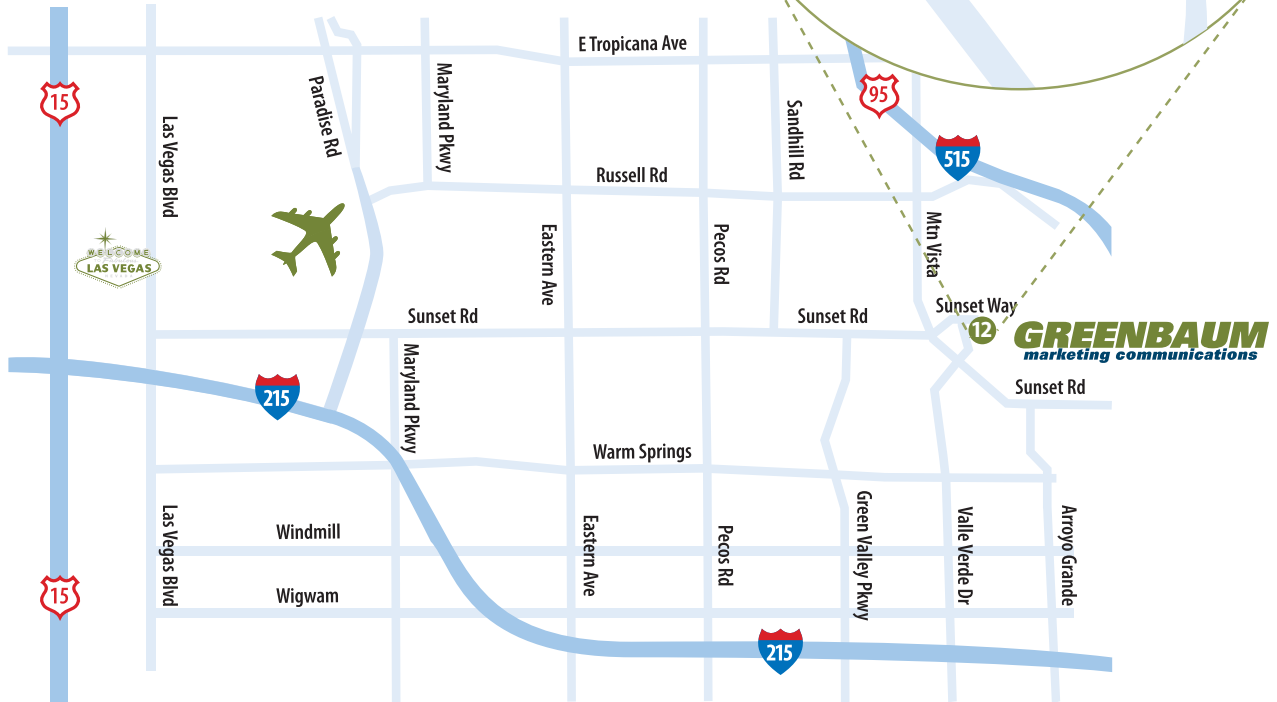

12 Sunset Way
Bldg. A, Suite 104
Henderson, NV 89014

GREENBAUM
marketing communications

www.greenbaummarketing.com

Main (702) 898-8818

Fax (702) 898-8870

Directions from McCarran Airport

Merge onto RUSSELL RD heading East
Turn RIGHT on MOUNTAIN VISTA heading South
Turn LEFT on SUNSET WAY (Ethel M. Chocolates on the NorthEast Corner) heading East
Pass VALLEY VERDE
SUNSET BUSINESS CENTER on RIGHT SIDE
Turn RIGHT into second road of the SUNSET BUSINESS CENTER
Located on the EAST side of the first building facing the street
You have gone to far if you reached the end of the road.

Directions from Las Vegas Blvd

Take LAS VEGAS BLVD South
Turn LEFT onto SUNSET RD.
Stay STRAIGHT to go onto SUNSET WAY heading East
Pass VALLEY VERDE
SUNSET BUSINESS CENTER on RIGHT SIDE
Turn RIGHT into second road of the SUNSET BUSINESS CENTER
Located on the EAST side of the first building facing the street
You have gone to far if you reached the end of the road.